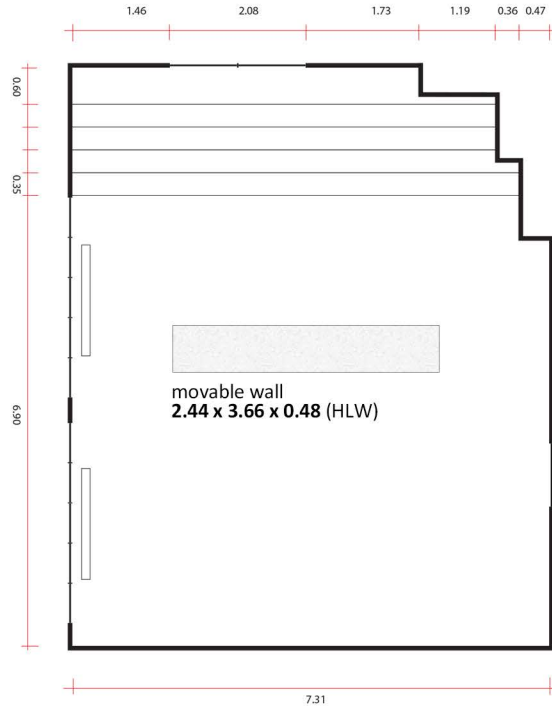

door opens to Kunstneres Hus auditorium

movable wall
2.44 x 3.66 x 0.48 (HLW)

door opens to the street