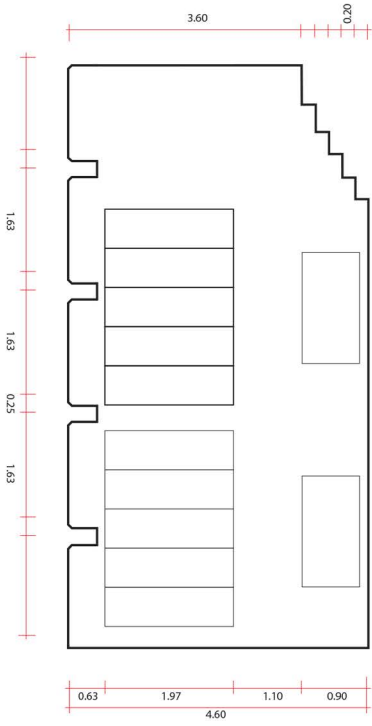

door opens to Kunstneres Hus auditorium

movable wall
2.44 x 3.66 x 0.48 (HLW)

door opens to the street